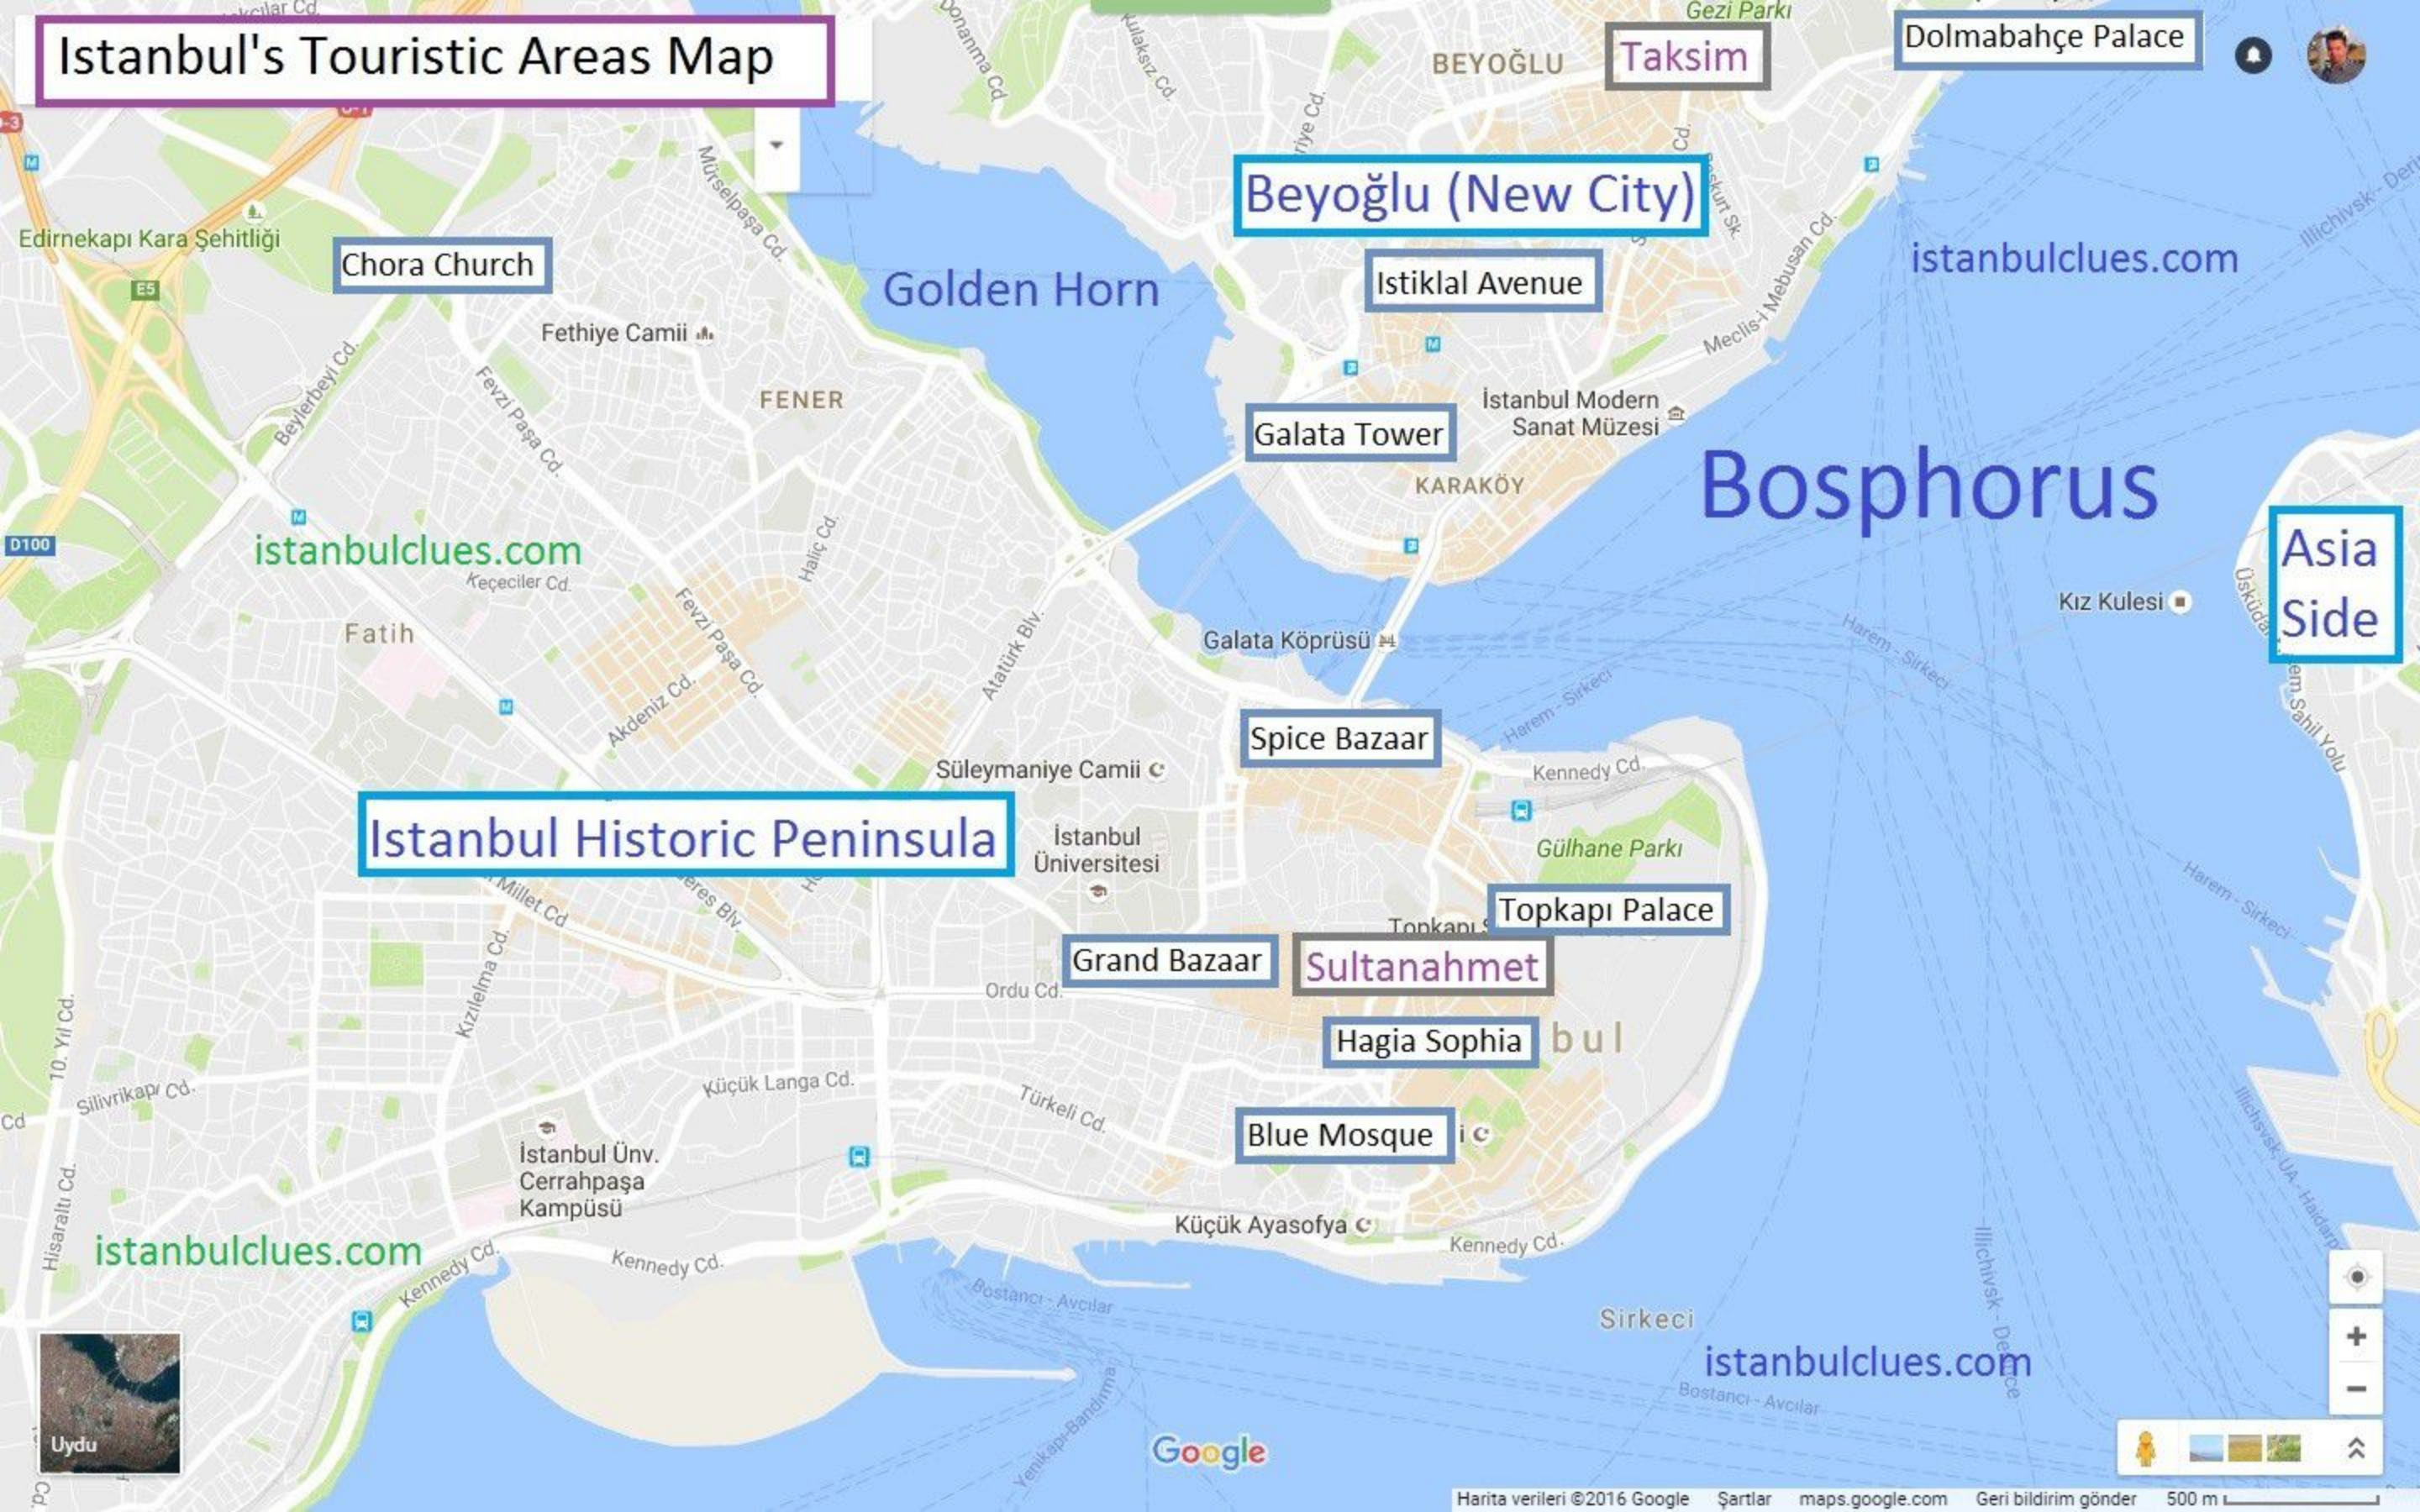

Istanbul's Touristic Areas Map

Chora Church

Beyoğlu (New City)

Istiklal Avenue

Galata Tower

Istanbul Historic Peninsula

Spice Bazaar

Grand Bazaar

Sultanahmet

Hagia Sophia

Blue Mosque

Topkapı Palace

Taksim

Dolmabahçe Palace

Asia Side