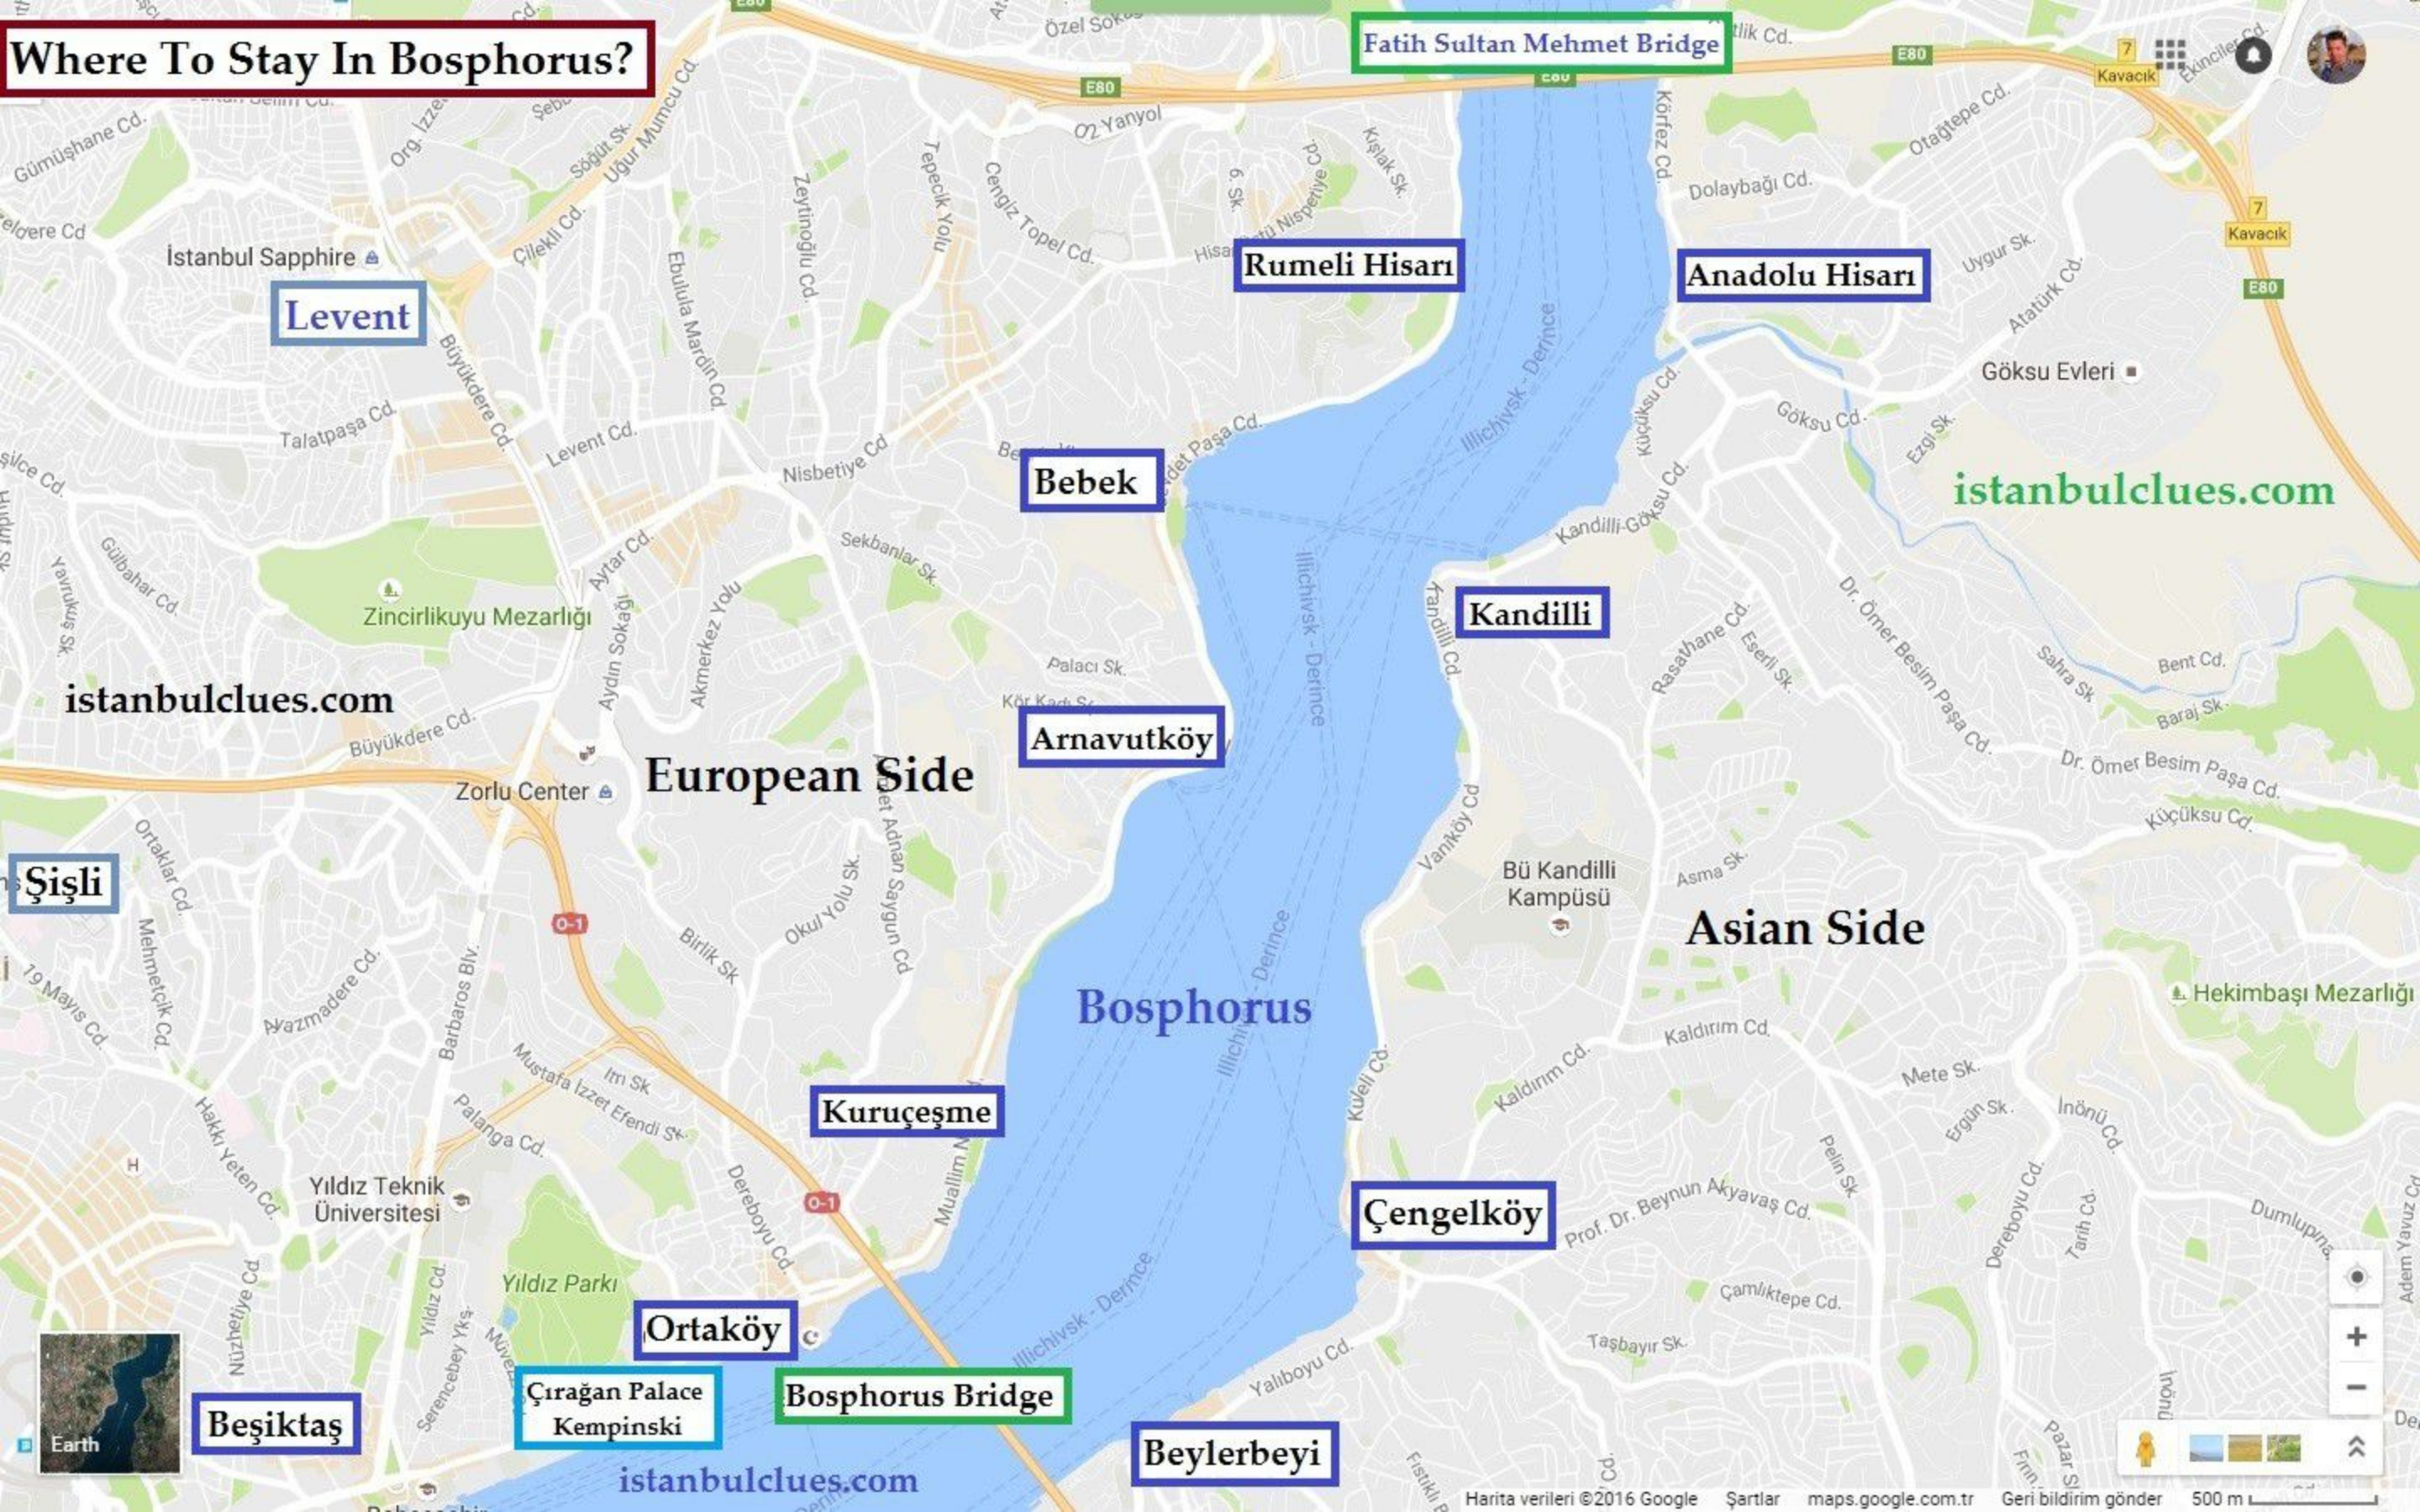

# Where To Stay In Bosphorus?

Levent

Rumeli Hisari

Anadolu Hisari

Bebek

Kandilli

Arnavutköy

European Side

Asian Side

Bosphorus

Kuruçeşme

Çengelköy

Ortaköy

Çırağan Palace Kempinski

Bosphorus Bridge

Beylerbeyi