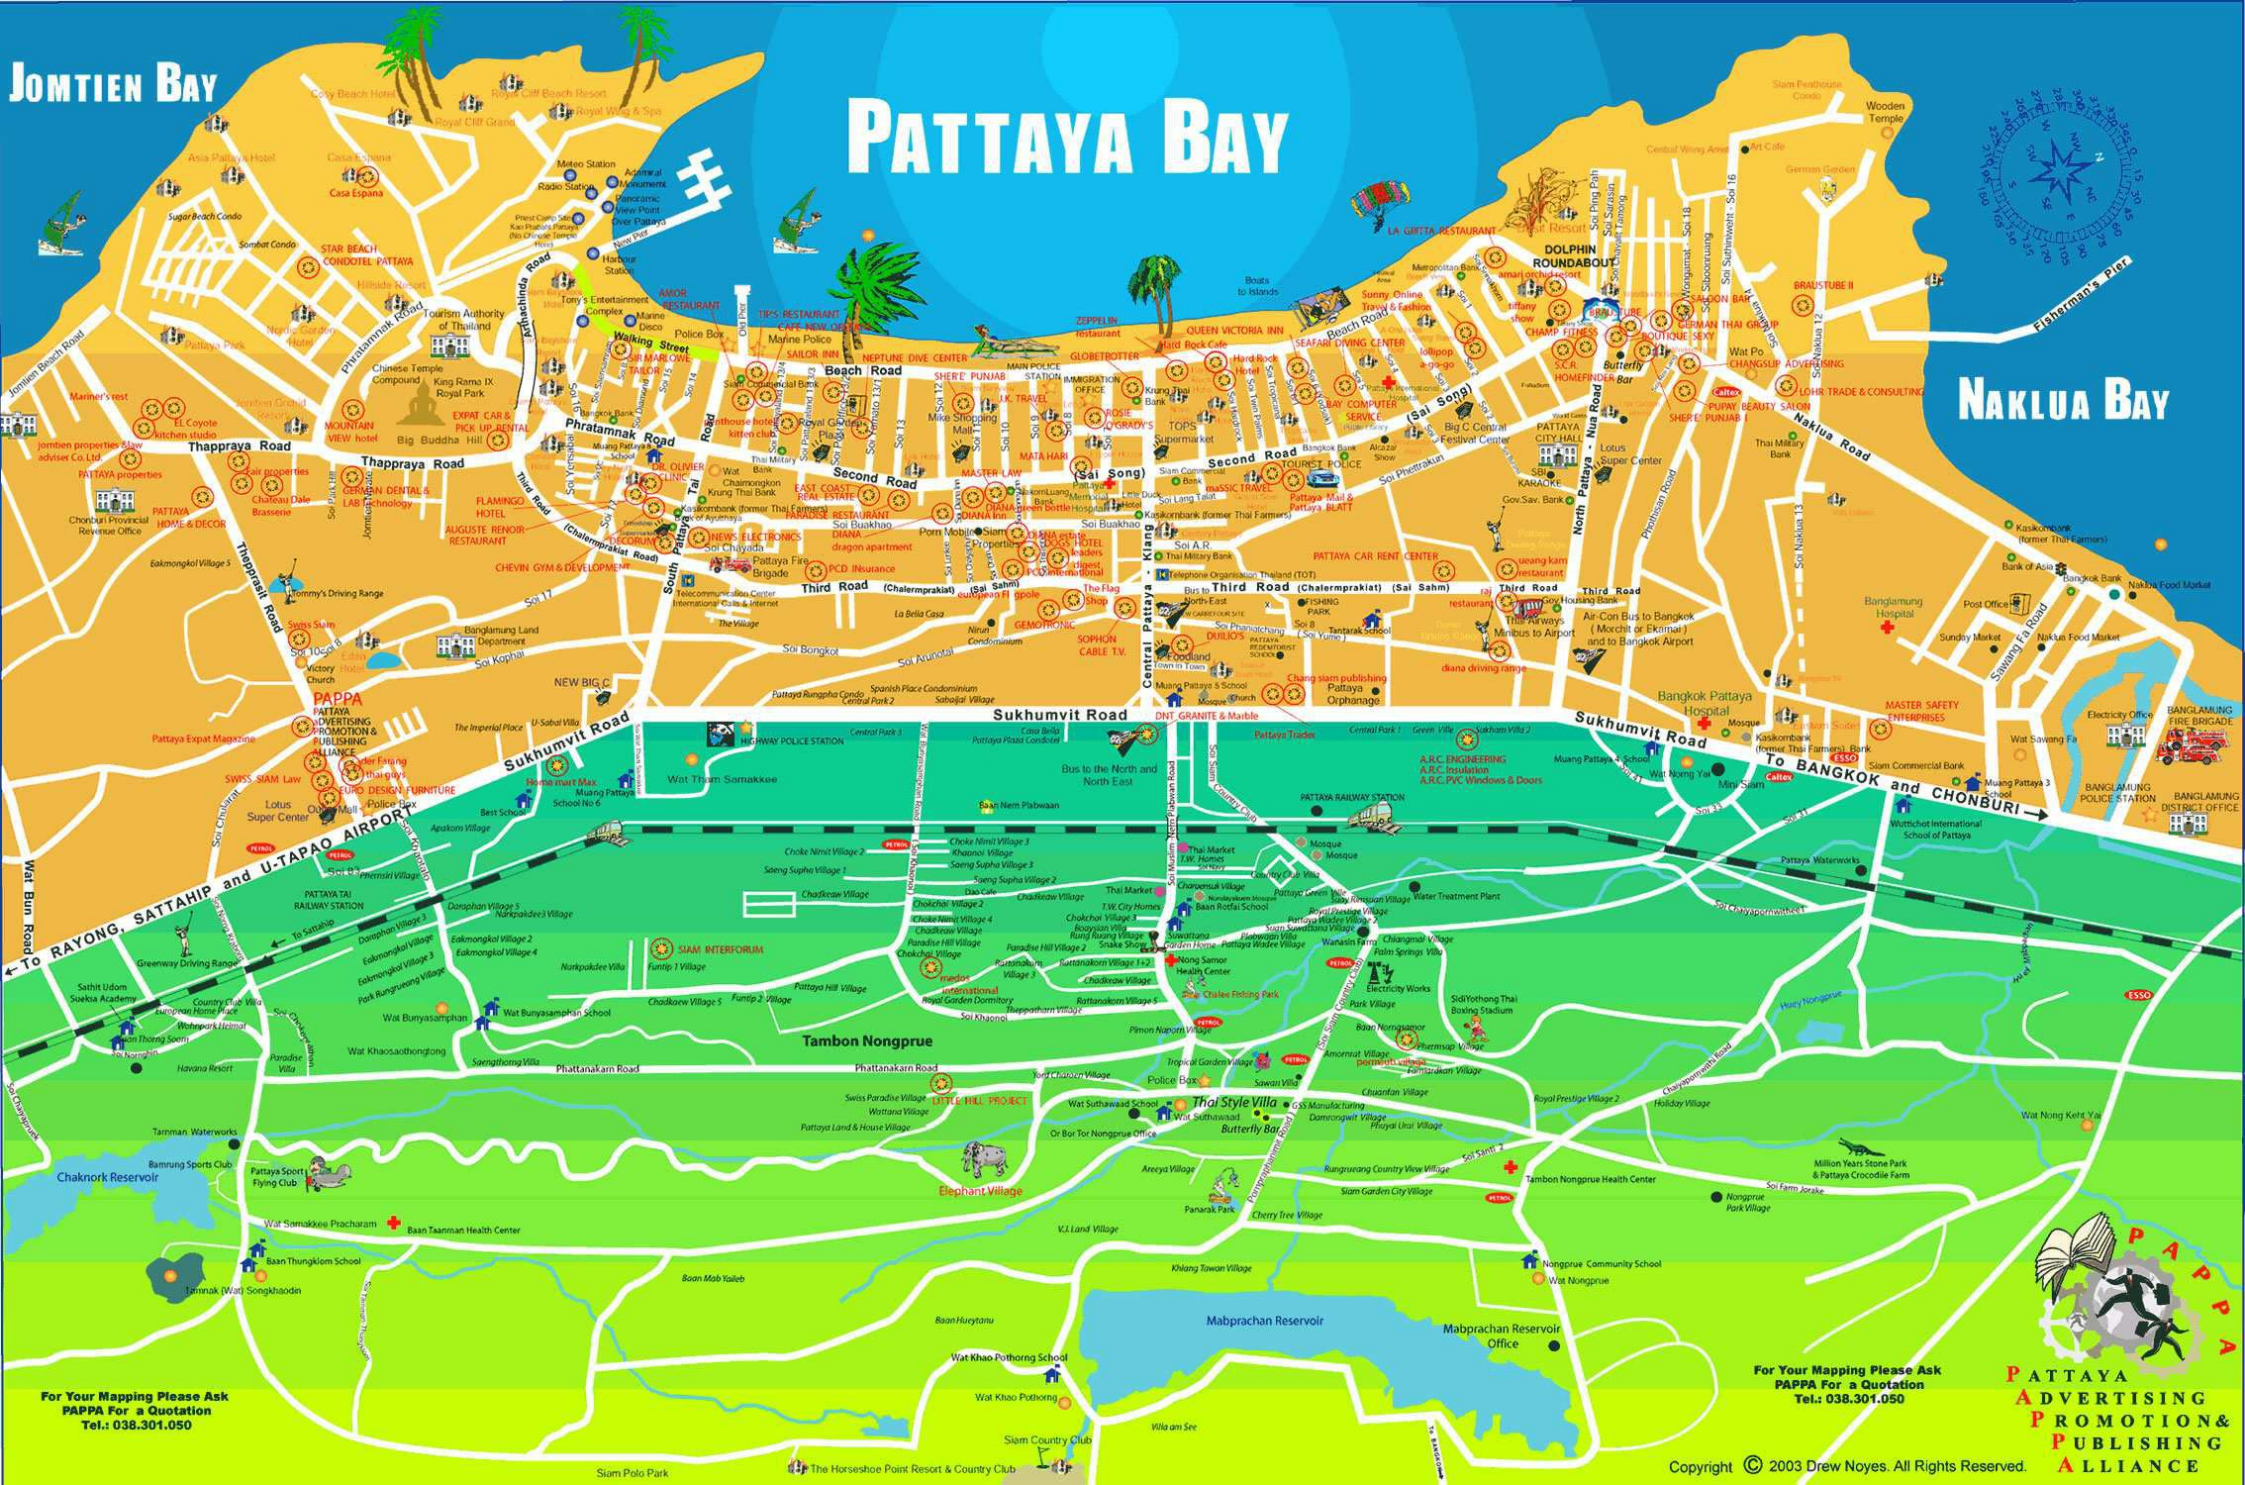

JOMTIEN BAY

PATTAYA BAY

NAKLUA BAY

For Your Mapping Please Ask PAPPA For a Quotation Tel.: 038.301.050

For Your Mapping Please Ask PAPPA For a Quotation Tel.: 038.301.050

Copyright © 2003 Drew Noyes. All Rights Reserved.